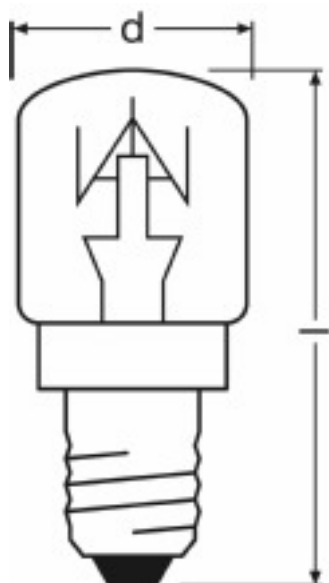

### Light technical data

Starting time	0.0 s
Luminous flux	85 lm

### Dimensions & weight

Diameter	22.0 mm
Overall length	50.0 mm
Outer bulb	S22

Product line drawing with letters

E14  
IEC 7004-23

Base